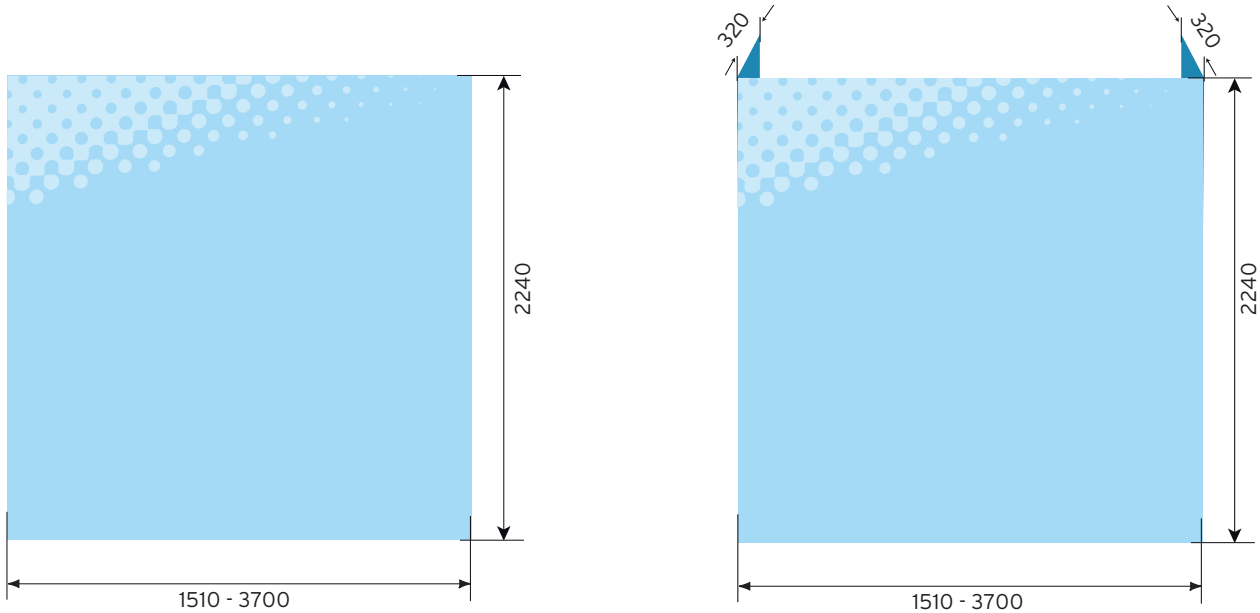

Soft Image

| Product | Panel size front textile | Panel size covered sides | Weight* |
|------------------|--------------------------|--------------------------|---------|
| Soft Image 2 x 3 | 1510 x 2240 | 2150 x 2240 | 7,0 |
| Soft Image 3 x 3 | 2240 x 2240 | 2880 x 2240 | 9,2 |
| Soft Image 4 x 3 | 2970 x 2240 | 3610 x 2240 | 11,14 |
| Soft Image 5 x 3 | 3700 x 2240 | 4340 x 2240 | 13,6 |

*Weight frame only. The above sizes are the actual sizes. As textile is elastic the size may vary.

Soft Image Counter

| Product | Size textile front and sides | Weight |
|--------------------------|------------------------------|--------|
| Soft Image Counter alt 1 | 1640 x 990 | 10,5 |
| Soft Image Counter alt 2 | 1740 x 990 | 10,5 |

The above sizes are the actual sizes. As textile is elastic the size may vary.