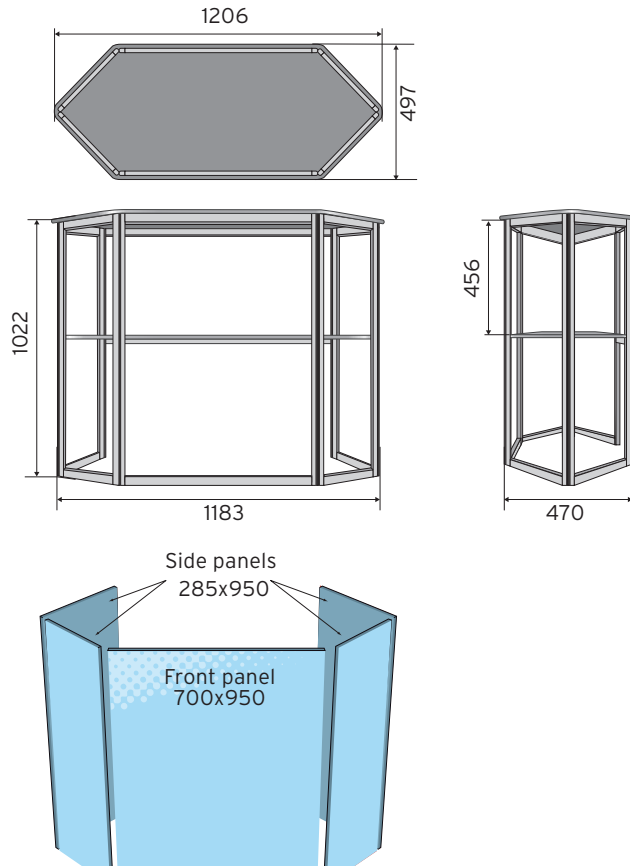

Stand Up

Product	Qty panels		Panel size	Visible size	Weight
Universal Counter	1 pc	Front	700 x 950	690 x 940	17,5
	4 pcs	Sides	285 x 950	275 x 940	
Info Counter	1 pc	Front	700 x 950	690 x 940	9,5
	2 pcs	Sides	285 x 950	275 x 940	

Maximum panel thickness 7 mm. Use clips in thickness <5 mm.

Stand Up Universal Counter

Stand Up Info Counter